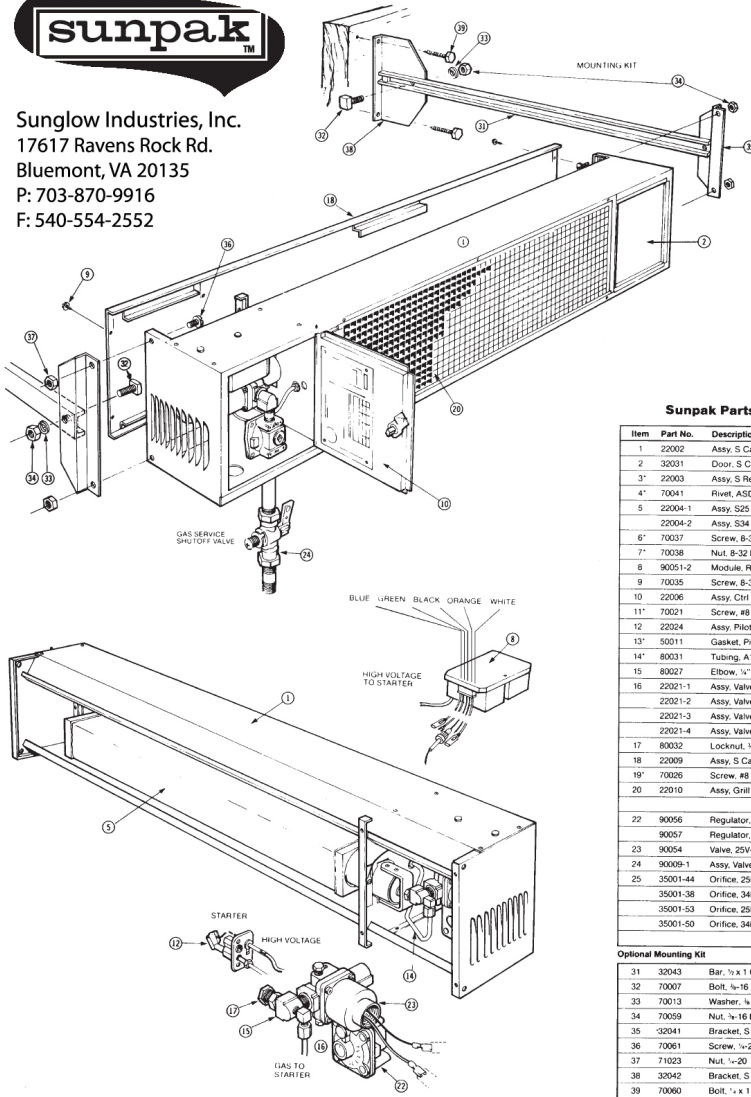

Sunglow Industries, Inc.
17617 Ravens Rock Rd.
Bluemont, VA 20135
P: 703-870-9916
F: 540-554-2552

Sunpak Parts List

Optional Mounting Kit

*Not shown